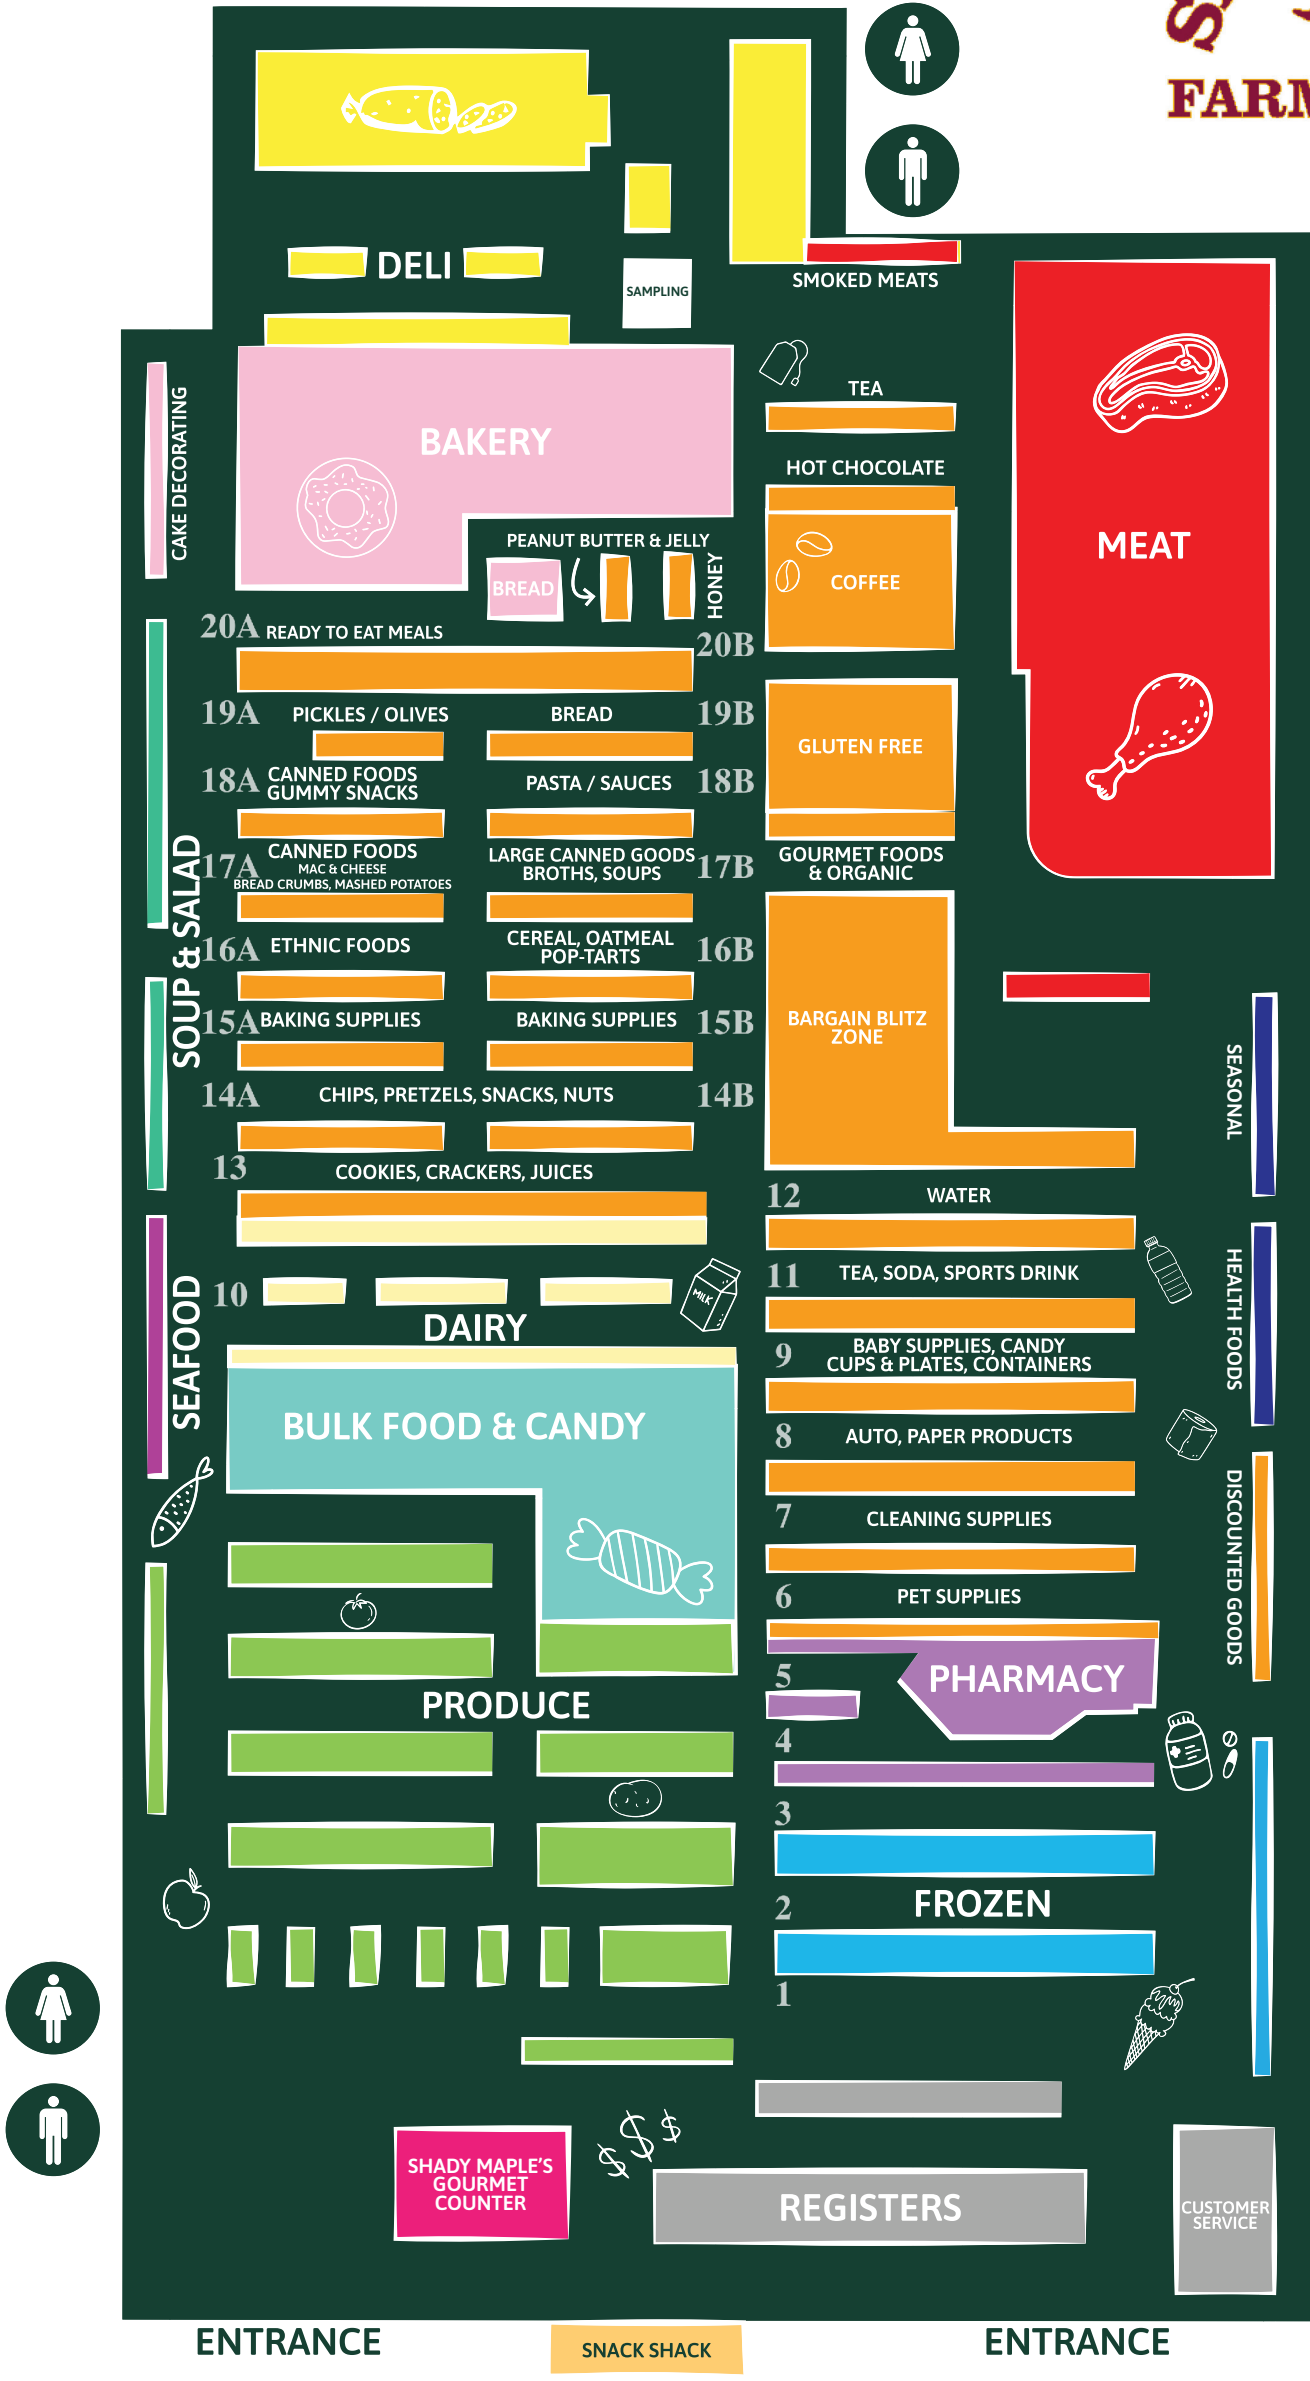

ENTRANCE

SNACK SHACK

ENTRANCE